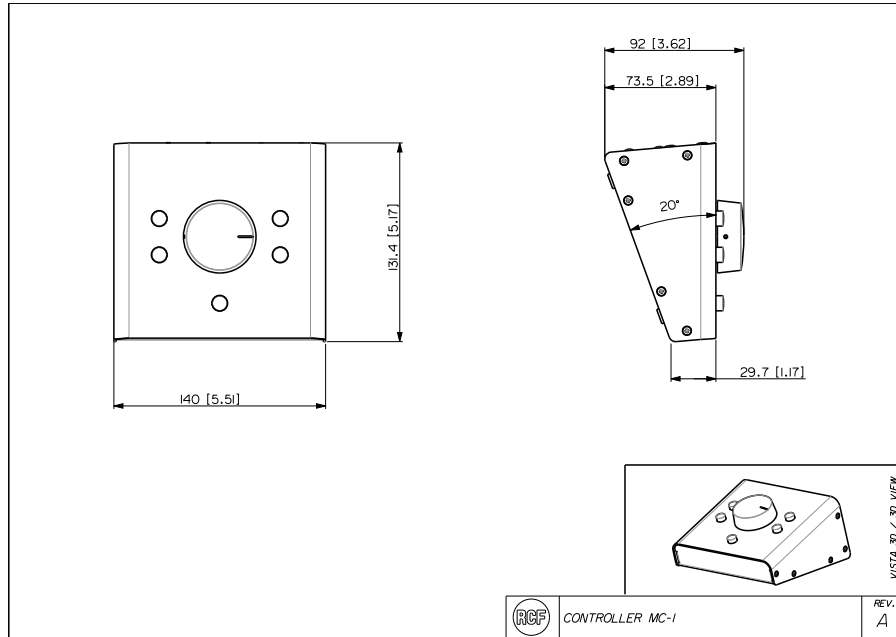

Features

- › 2 IN x 2 OUT Stereo Controller/Switcher
- › Rugged Metal Construction
- › High Precision Volume Knob
- › Distortionless Passive Attenuation Circuitry

Part Number

17140105 MC-1

EAN 8024530017682

MC-1

Professional Passive Monitor Controller

Line Art 2D

TECHNICAL SPECIFICATIONS

Standard compliance
Physical specifications
Size

Safety agency	CE compliant
Cabinet/Case Material	Steel
Height	80 mm / 3.15 inches
Width	140 mm / 5.51 inches
Depth	140 mm / 5.51 inches
Weight	0.95 kg / 2.09 lbs