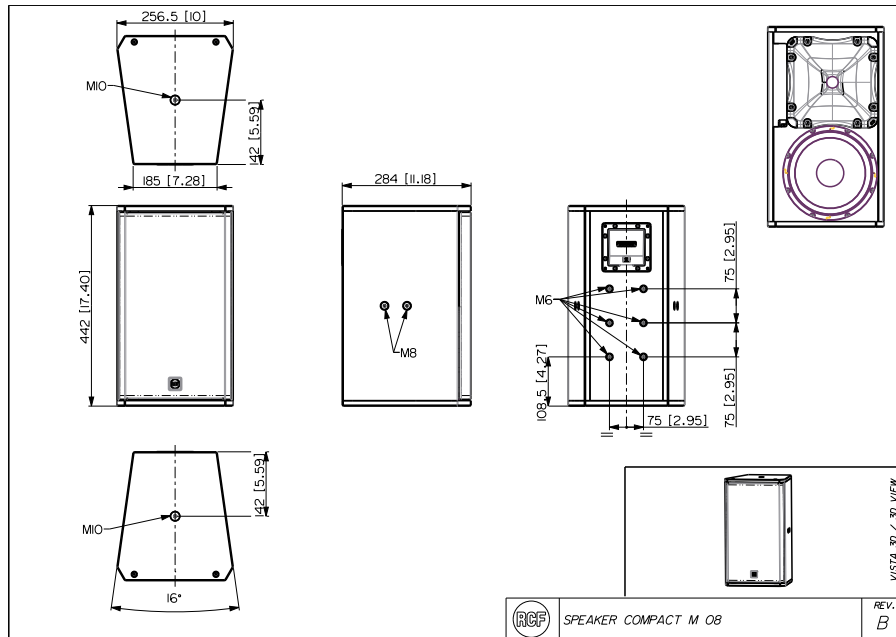

COMPACT M 08

TWO-WAY PROFESSIONAL SPEAKER

Line Art 2D

RCF SPEAKER COMPACT M 08 REV. B

TECHNICAL SPECIFICATIONS

Acoustical specifications

Frequency Response (-10dB) 60 Hz ÷ 20000 Hz
Max SPL @ 1m 124 dB
Horizontal coverage angle 90°
Vertical coverage angle 70°
Directivity index Q 9
System Sensitivity 95 dB

Power section

Amplification Full Range
Nominal Impedance 8 ohm
Power Handling 200 W
Peak Power Handling 800 W PEAK
Protections Dynamic active mosfet
Crossover Frequencies 1800 Hz
Recommended Amplifiers XPS 16K, XPS 16KD, QPS 10K, QPS 6.0K, IPS 5.0K, IPS 2.5K, IPS 1.5K, DMA 504

Transducers

Compression Driver 1 x 1.0", 1.4" v.c
Woofer 1 x 8", 1.7" v.c

Input/Output section

Input connectors Euroblock
Output connectors Euroblock

Standard compliance

Safety agency CE compliant

Physical specifications

Cabinet/Case Material Plywood
Hardware 6 x M6, 4 x M8, 2 x M10
Grille Steel with clothing
Color Black - RAL 9005, White - RAL 9003

Size

Height 442 mm / 17.4 inches
Width 257 mm / 10.12 inches
Depth 284 mm / 11.18 inches
Weight 10.5 kg / 23.15 lbs

ACCESSORIES

Rigging / Mounting

H-BR 006 13360547 8024530021627