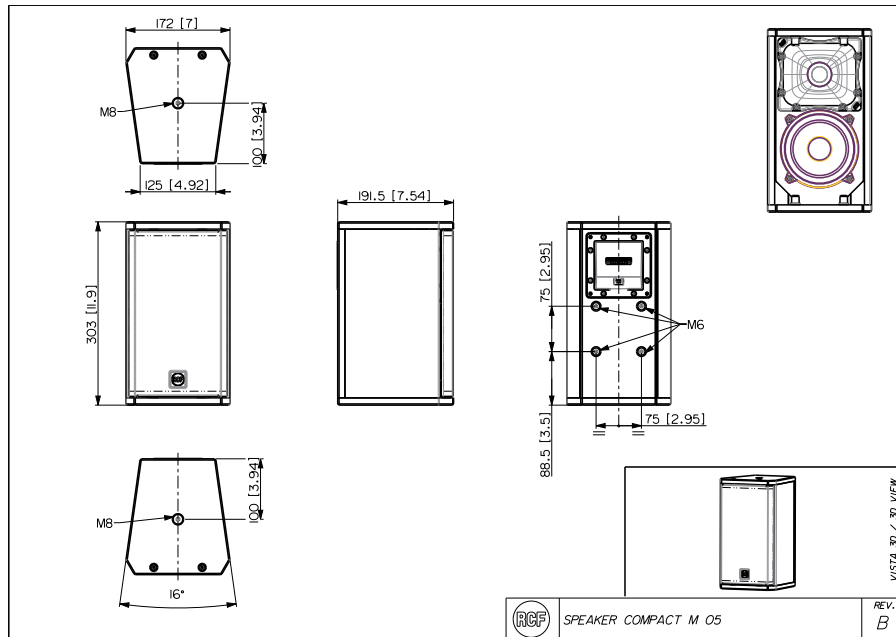

COMPACT M 05

TWO-WAY PROFESSIONAL SPEAKER

Line Art 2D

RCF SPEAKER COMPACT M 05 REV. B

TECHNICAL SPECIFICATIONS

Acoustical specifications	Frequency Response (-10dB)	70 Hz ÷ 20000 Hz
	Max SPL @ 1m	115 dB
	Horizontal coverage angle	120°
	Vertical coverage angle	80°
	Directivity index Q	7
	System Sensitivity	89 dB
Power section	Amplification	Full Range
	Nominal Impedance	8 ohm
	Power Handling	80 W
	Peak Power Handling	320 W PEAK
	Crossover Frequencies	2200 Hz
	Recommended Amplifiers	DMA 162, DMA 162P, DMA 504, DMA 82
Transducers	Dome Tweeter	1 x 1.3" neo, 1.0" v.c
	Woofer	1 x 5.0", 1.2" v.c
Input/Output section	Input connectors	Euroblock
	Output connectors	Euroblock
Standard compliance	Safety agency	CE compliant
Physical specifications	Cabinet/Case Material	Plywood
	Hardware	4 x M6, 2 x M8
	Grille	Steel with clothing
	Color	Black - RAL 9005, White - RAL 9003
Size	Height	303 mm / 11.93 inches
	Width	172 mm / 6.77 inches
	Depth	191 mm / 7.52 inches
	Weight	4.2 kg / 9.26 lbs
	ACCESSORIES	
Rigging / Mounting	H-BR 004	13360550 8024530021580
	H-BR 004	13360597 8024530021597
	H-BR 2X COMPACT M 05	13360460 8024530018757