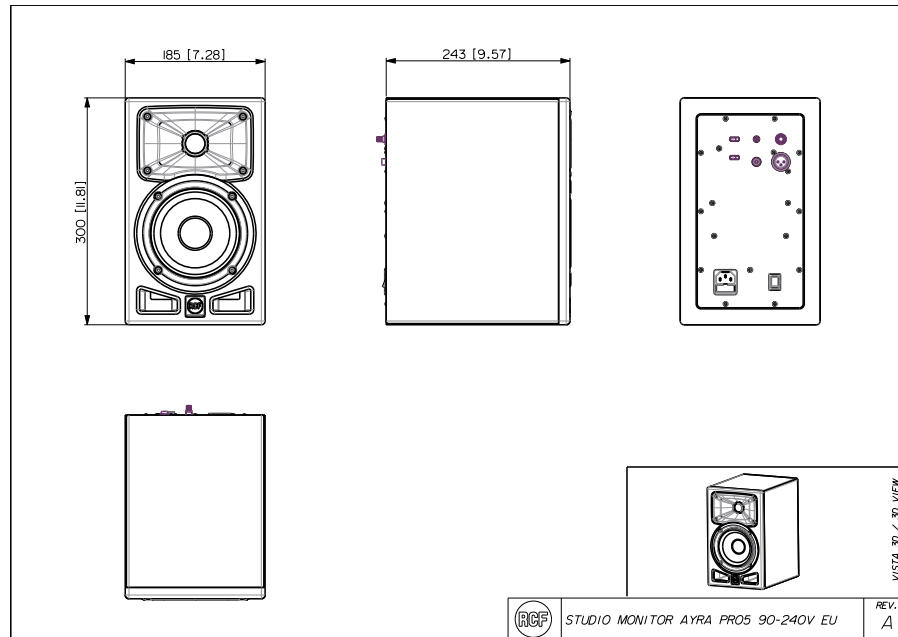

## TECHNICAL SPECIFICATIONS

<b>Acoustical specifications</b>	Frequency Response	50 Hz ÷ 20000 Hz
	Max SPL @ 1m	110 dB
	Horizontal coverage angle	110°
	Vertical coverage angle	70°
<b>Transducers</b>	Dome Tweeter	1.0" neo, 1.0" v.c
	Woofer	1 x 5.0", 1.0" v.c
<b>Input/Output section</b>	Input signal	bal/unbal
	Input connectors	XLR, Jack, RCA
	Input sensitivity	-2 dBu/+4 dBu
<b>Processor section</b>	Crossover Frequencies	2000Hz
	Limiter	Soft Limiter
<b>Power section</b>	Total Power	200 W Peak, 100 W RMS
	High frequencies	50 W Peak, 25 W RMS
	Low frequencies	150 W Peak, 75 W RMS
	Connections	XLR, Jack, RCA
<b>Standard compliance</b>	Safety agency	CE compliant
<b>Physical specifications</b>	Cabinet/Case Material	MDF
	Color	Black - RAL 9005
<b>Size</b>	Height	300 mm / 11.81 inches
	Width	185 mm / 7.28 inches
	Depth	243 mm / 9.57 inches
	Weight	4.3 kg / 9.48 lbs