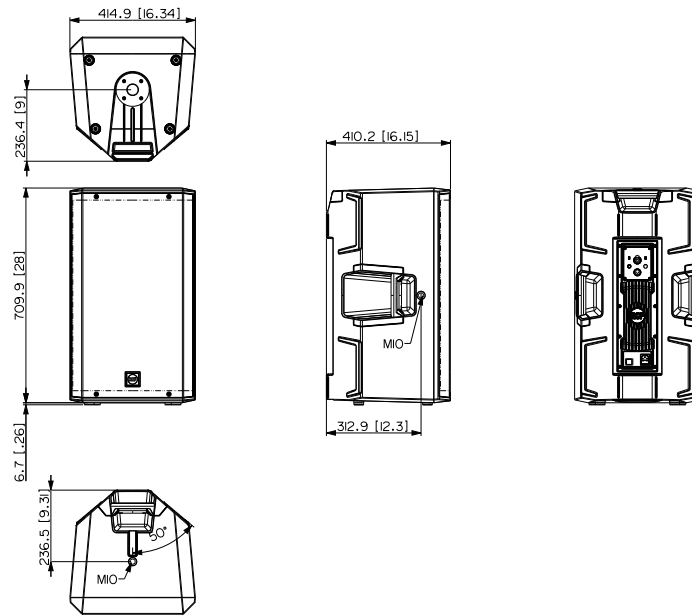

Part Number

13000682 ART 935-A	220-240 V	Black	EAN 8024530019136
13000683 ART 935-A	115 V	Black	EAN 8024530019280

ART 935-A

PROFESSIONAL ACTIVE SPEAKER

Line Art 2D

TECHNICAL SPECIFICATIONS

Acoustical specifications	Frequency Response	45 Hz ÷ 20000 Hz
	Max SPL @ 1m	133 dB
	Horizontal coverage angle	100°
	Vertical coverage angle	60°
Transducers	Compression Driver	1 x 1.4" neo, 3.0" v.c
	Woofer	1 x 15", 3.0" v.c
Input/Output section	Input signal	bal/unbal
	Input connectors	XLR, Jack
	Output connectors	XLR
	Input sensitivity	-2 dBu/+4 dBu
Processor section	Crossover Frequencies	800Hz
	Protections	Thermal, RMS
	Limiter	Soft Limiter
	Controls	Linear, Boost Stage, Volume
Power section	Total Power	2100 W Peak
	High frequencies	700 W Peak
	Low frequencies	1400 W Peak
	Cooling	Convection
	Connections	VDE
Standard compliance	Safety agency	CE compliant
Physical specifications	Cabinet/Case Material	PP Composite
	Hardware	1 x M10 Top, 1 x M10 each side
	Handles	1 Top, 1 each side
	Pole mount/Cap	Yes
	Grille	Steel
	Color	Black
Size	Height	717 mm / 28.23 inches
	Width	415 mm / 16.34 inches
	Depth	410 mm / 16.14 inches
	Weight	24.2 kg / 53.35 lbs