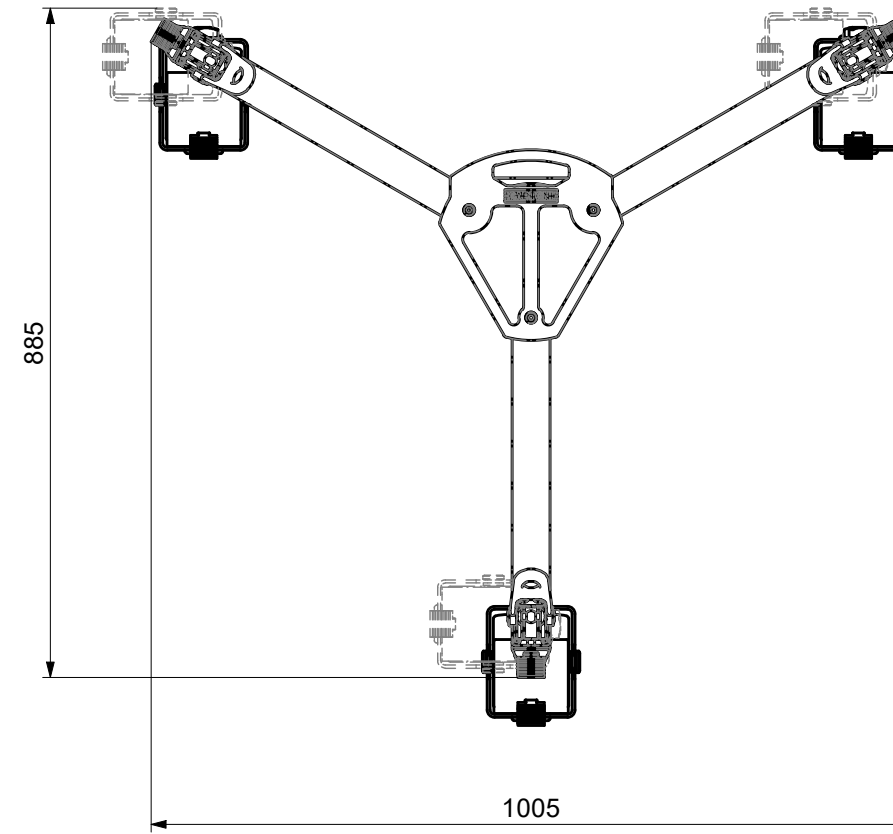

Footprint dimensions
(1 : 10)

Doorway dimensions
(1 : 10)

Transport dimensions
(1 : 10)

TECHNICAL DATA	
Payload	110kg
Weight	12,5 kg
Dolly Radius	98cm
Wheel Radius	12,5cm

Comm. Code: **D837**