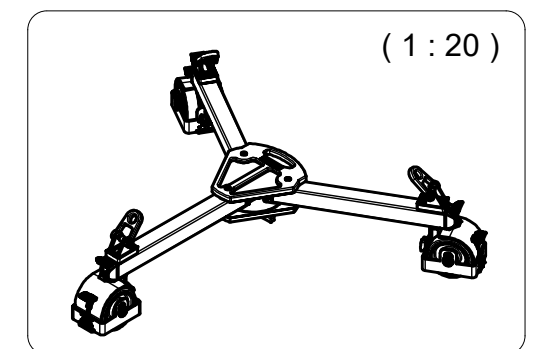

Footprint dimensions
(1 : 10)

Doorway dimensions
(1 : 10)

Transport dimensions
(1 : 10)

TECHNICAL DATA	
Payload	110kg
Weight	12,5 kg
Dolly Radius	98cm
Wheel Radius	12,5cm

Comm. Code: **D837**