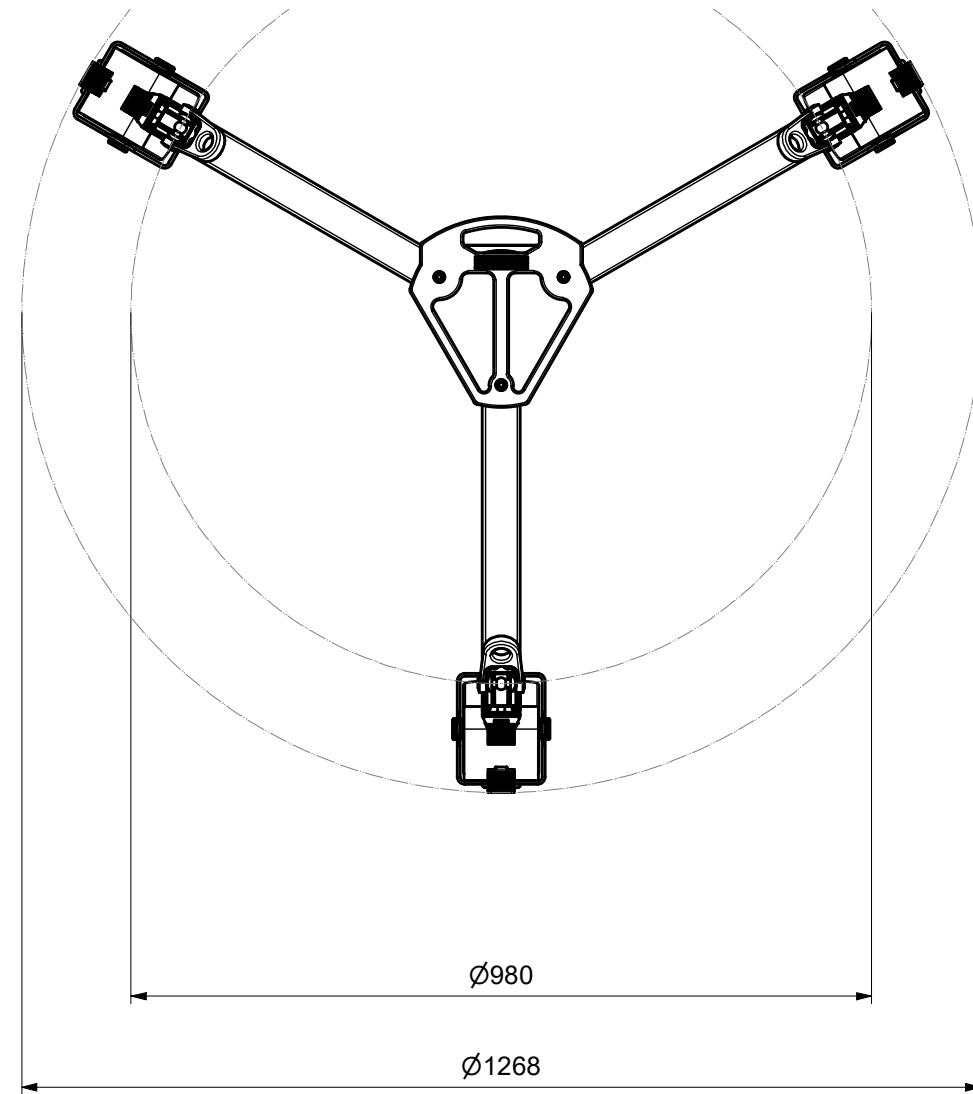

Footprint dimensions
(1 : 10)

Doorway dimensions
(1 : 10)

Transport dimensions
(1 : 10)

TECHNICAL DATA	
Payload	110kg
Weight	12,5 kg
Dolly Radius	98cm
Wheel Radius	12,5cm

Comm. Code: **D837**