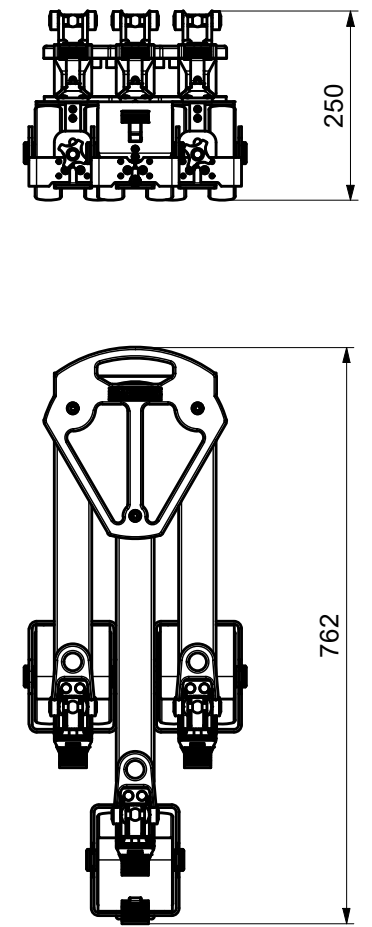

Footprint dimensions
(1 : 10)

Doorway dimensions
(1 : 10)

Transport dimensions
(1 : 10)

TECHNICAL DATA	
Payload	110kg
Weight	12,5 kg
Dolly Radius	98cm
Wheel Radius	12,5cm

Comm. Code: **D837**