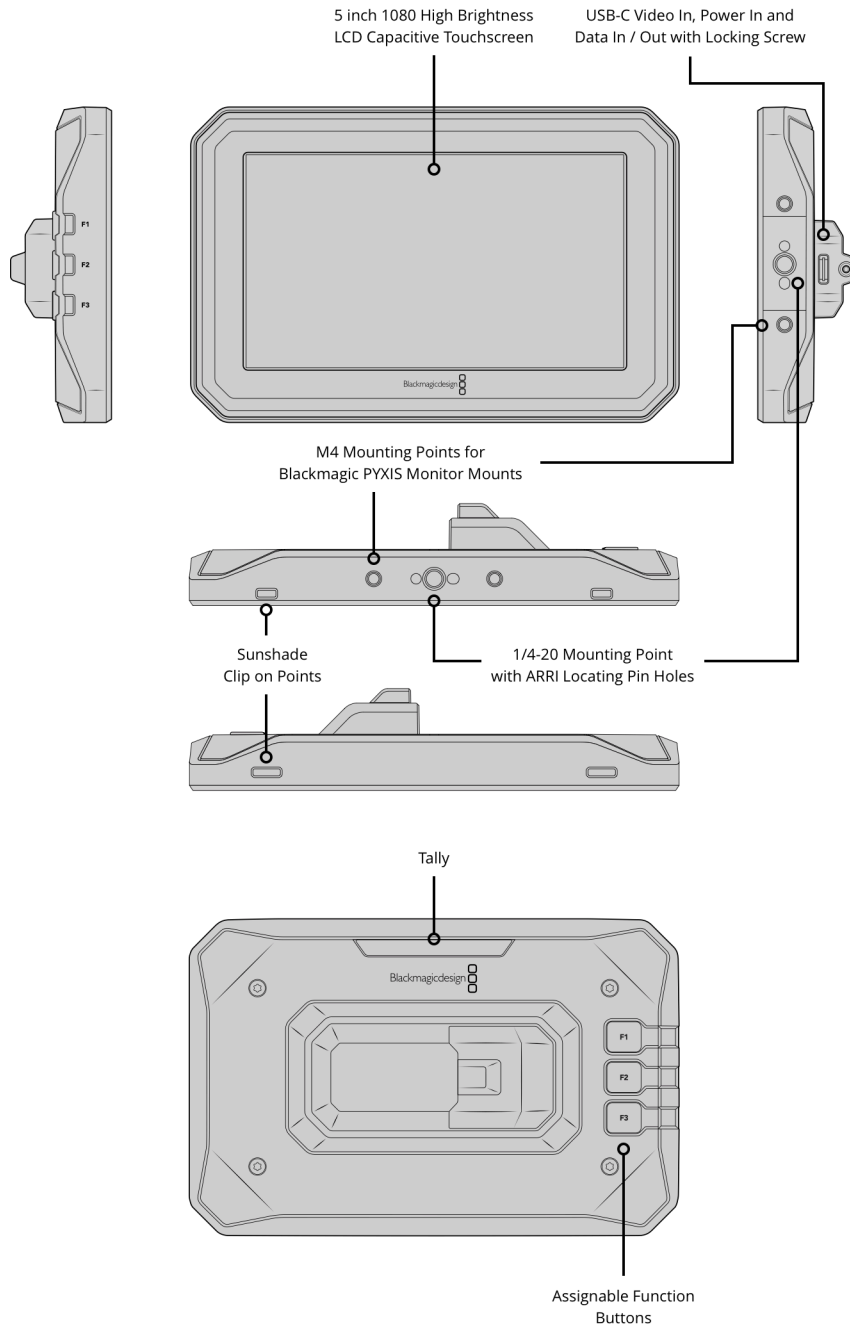

Features

Display Size

5 inch.

Display Resolution

Full 1920 x 1080.

Display Type

LCD capacitive touchscreen.

Display Brightness

1500 nits.

Frame Rates

Up to 60fps.

Tally

Rear facing LED tally light.

Accelerometer

Automatically rotates image when monitor mounted upside down.