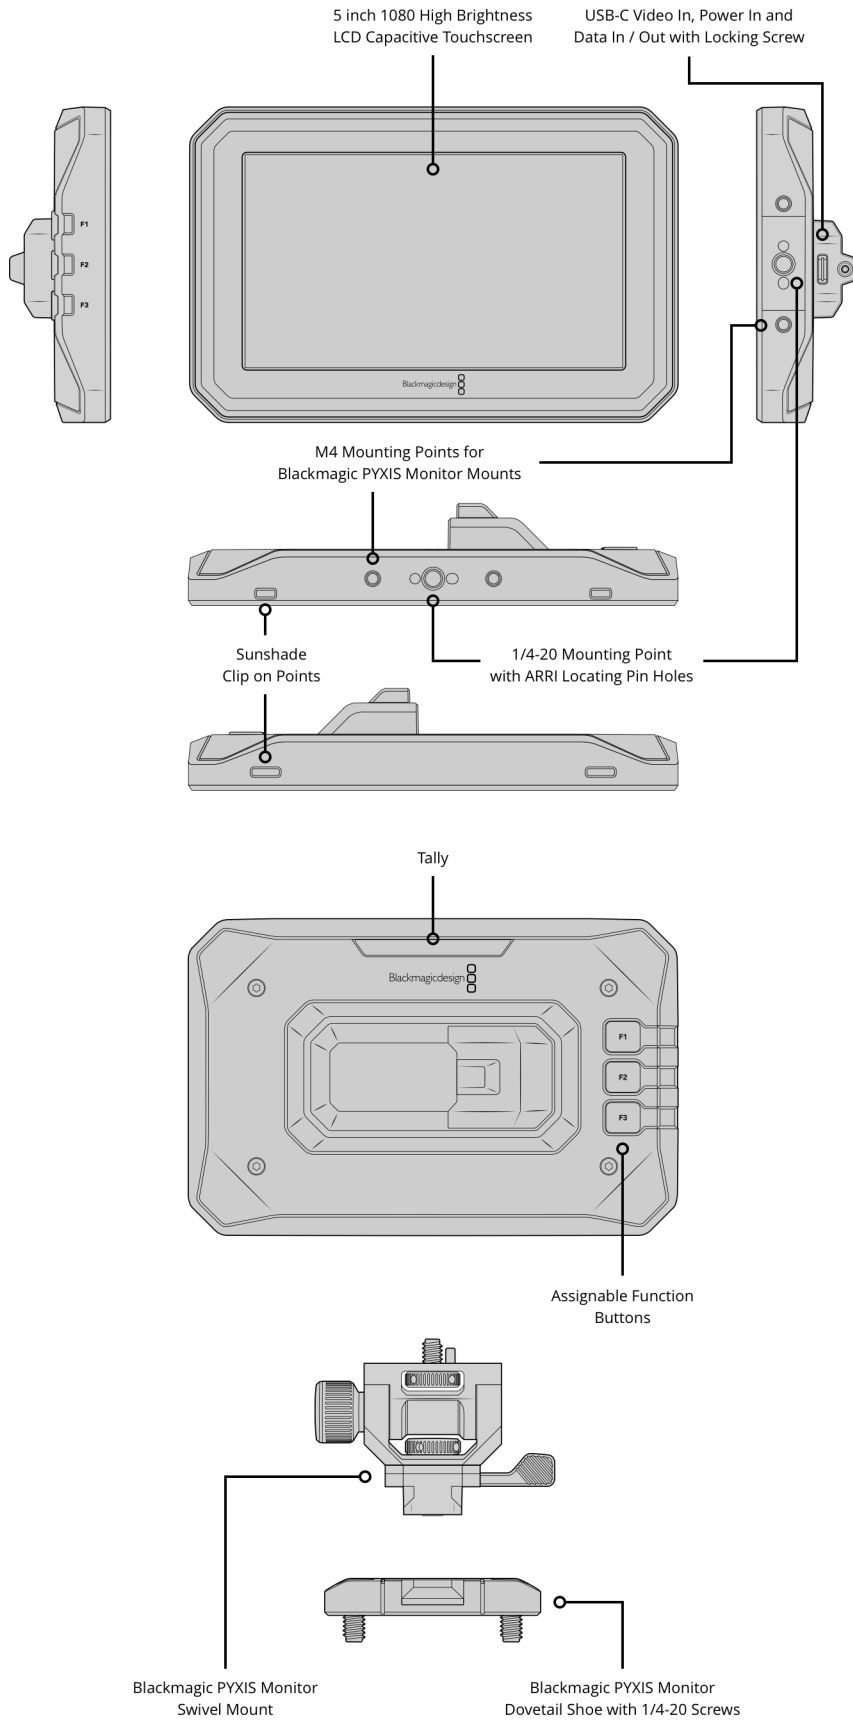

Blackmagic PYXIS Monitor Kit

Blackmagic PYXIS Monitor is a versatile 5" HDR touchscreen monitor with full camera control that can be mounted almost anywhere. Blackmagic PYXIS Monitor Kit contains the monitor, foldable sunshade, locking USB cable and PYXIS Mounts to attach to Blackmagic PYXIS and Blackmagic URSA Cine cameras. The design of the PYXIS Mounts with a dovetail means the PYXIS Monitor can be quickly attached and removed from the camera. The mount makes it simple to position the monitor where customers need it without requiring tools to loosen bolts.

\$445

Connections

USB-C with Locking Connector

Video, power, data and software updates.

Features

Display Size

5 inch.

Display Brightness

1500 nits.

Accelerometer

Automatically rotates image when monitor mounted upside down.

Display Resolution

Full 1920 x 1080.

Frame Rates

Up to 60fps.

Display Type

LCD capacitive touchscreen.

Tally

Rear facing LED tally light.

Control

On Screen Controls

Tap screen to control Monitor Overlays, Frame Rate, Shutter, Iris, Timecode, ISO, White Balance, Tint, Power, Record Start/Stop, Media, Audio, Focus Zoom, Digital Slate and camera menus.