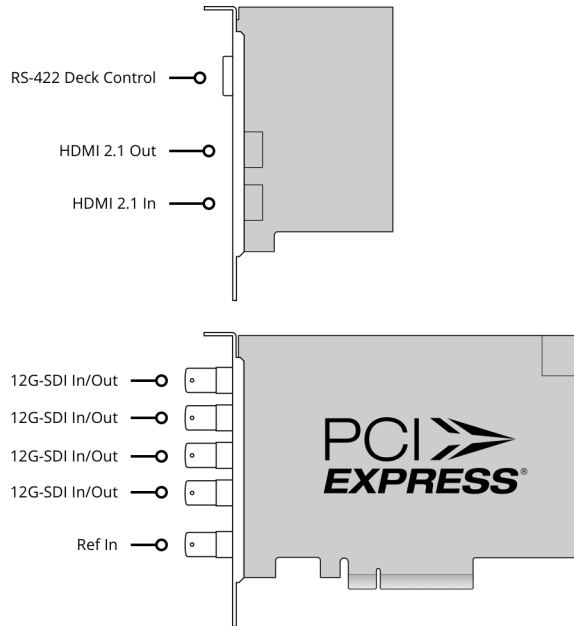

Supported Codecs

AVC-Intra, AVCHD, Canon XF MPEG2,
Digital SLR, DV-NTSC, DV-PAL,
DVCPRO50, DVCPROHD, DPX, HDV,
XDCAM EX, XDCAM HD, XDCAM
HD422, DNxHR and DNxHD, Apple
ProRes 4444, Apple ProRes 422 HQ,
Apple ProRes 422, Apple ProRes LT,
Apple ProRes 422 Proxy,
Uncompressed 8-bit 4:2:2,
Uncompressed 10-bit 4:2:2,
Uncompressed 10-bit 4:4:4.

Software

Software Included

DaVinci Resolve, Media Express, Disk
Speed Test, LiveKey, Blackmagic
Desktop Video Utility and Blackmagic
driver on Mac OS and Windows.
Media Express, Blackmagic Desktop
Video Utility and Blackmagic driver
on Linux.

Internal Software Upgrade

Firmware built into software driver.
Loaded at system start or via
updater software.