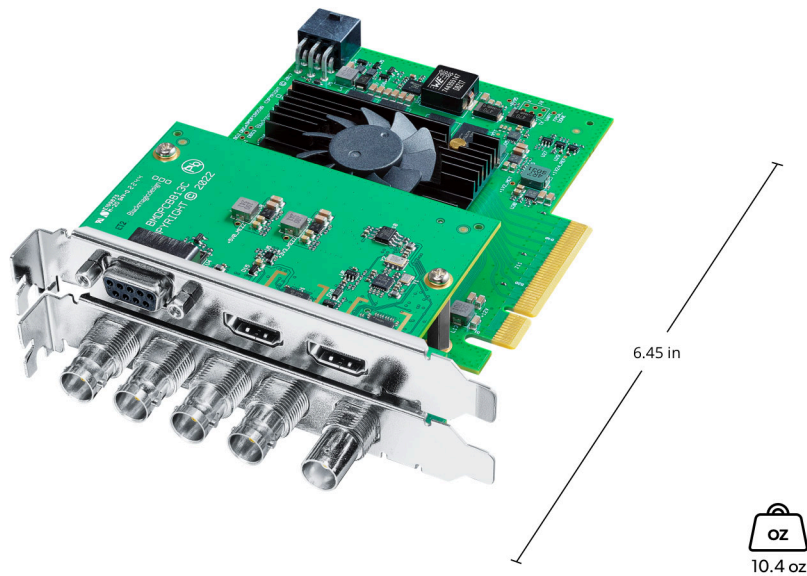

HDMI Audio Sampling

Television standard sample rate of 48 kHz and 24-bit.

HDMI Video Sampling

4:2:2, 4:4:4 and 4:2:0*

HDMI Color Precision

8, 10 and 12-bit*

*supported video sampling and colour precision are dependent on connected HDMI device capabilities, video resolution and frame rate.

HDMI Color Space

REC 601, REC 709, REC 2020.

HDR Support

Dolby Vision (up to Ultra HD and 4K DCI 60p), HDR static metadata packing, HLG and PQ transfer characteristics.

HDMI Configuration

HDMI 2.1 supports Deep Color and HDR. Automatically configures to connected display.

Multiple Rate Support

HDMI video connections are switchable between SD/HD/UHD and 4K.

Copy Protection

HDMI input is unable to capture from copy protected HDMI sources. Always confirm copyright ownership before capture or distribution of content.

Processing

Colorspace Conversion

Hardware based real time on output.

3D Processing

Left eye/right eye dual stream capture and playback (SDI only).

Real Time Effects

DaVinci Resolve, Final Cut Pro internal effects. Adobe Premiere Pro CC Mercury Playback Engine effects. Avid Media Composer internal effects.

Physical Specifications