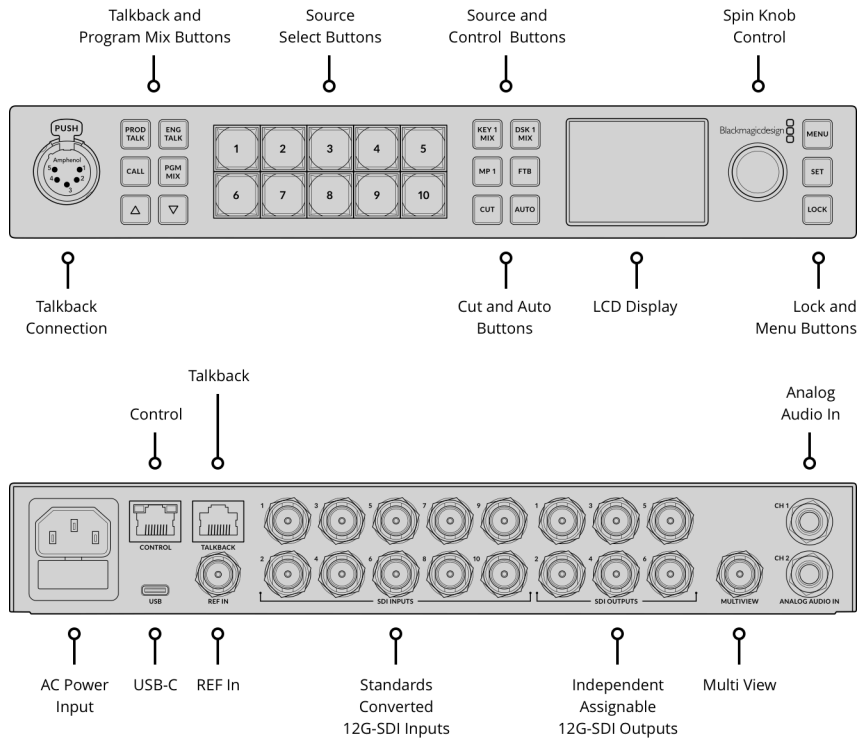

Standards

SD Video Standards

None

HD Video Standards

720p50, 720p59.94, 720p60
1080i50, 1080i59.94, 1080i60
1080p23.98, 1080p24, 1080p25,
1080p29.97, 1080p30, 1080p50,
1080p59.94, 1080p60

Ultra HD Video Standards

2160p23.98, 2160p24, 2160p25,
2160p29.97
2160p30, 2160p50, 2160p59.94,
2160p60

SDI Compliance

SMPTE 292M, SMPTE 296M,
SMPTE 424M, SMPTE 425M level A
and B.
SMPTE 2081-1, SMPTE 2081-10,
SMPTE 2082-1 and SMPTE 2082-10.

Video Sampling

4:2:2

Color Precision

10-bit.

Color Space

REC 709, REC 2020

SDI Auto Switching

Automatically detects between
1.5G-SDI, level A or level B 3G-SDI,
6G-SDI and 12G-SDI.

Product Specifics

Upstream Keys

4

DVEs

1

Total Number of Layers

7

Downstream Keys

1

Linear/Luma Keys

5

Pattern Generators

5

Advanced Chroma Keys

4

Transition Keyer (Stinger/DVE)

1 Stinger, 1 DVE.

Color Generators

2