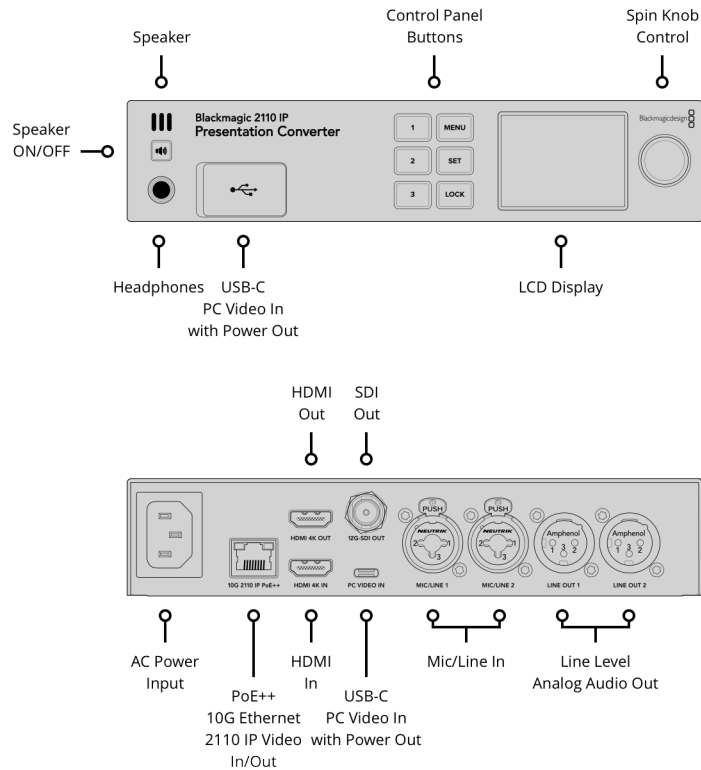

1 x 10G Ethernet

Analog Audio Inputs

2 x Combination 3-pin XLR / TRS 1/4 inch Jack connectors, switchable between +24dB line and mic level with support for +48V phantom power.

Analog Audio Outputs

2 channels of professional balanced analog audio with 3-pin XLR connectors.
1 x 6.35 mm headphone jack.

SDI Audio Outputs

16 Channels embedded in SD/HD/2K/UHD/4K.

HDMI Audio Inputs

8 Channels embedded in SD/HD/UHD/4K.

HDMI Audio Outputs

8 Channels embedded in SD/HD/UHD/4K.

USB

2 x USB-C 3.1 Gen 1 (up to 5 Gb/s).

Ethernet

1 x 10Gb/s RJ-45 connector supporting 10/100/1000/10G BASE-T for SMPTE-2110 IP video in and out, configuration and firmware updates.

SDI Video Standards

SD Video Standards

525i59.94 NTSC, 625i50 PAL